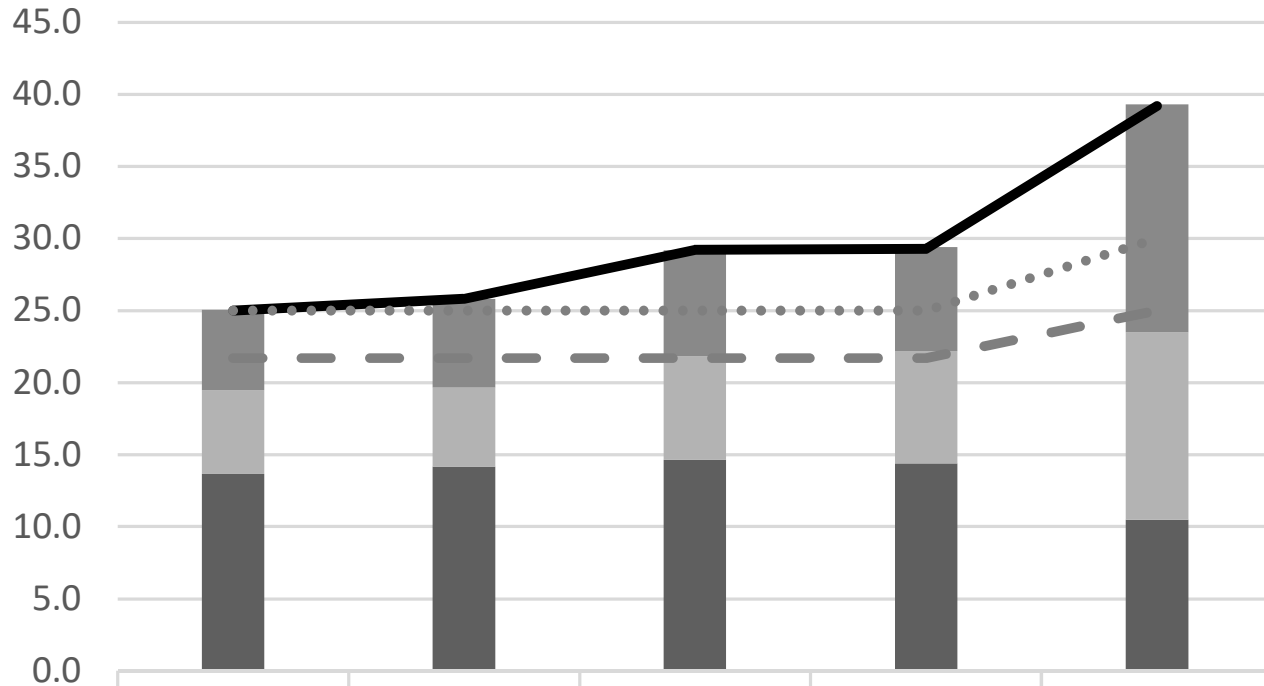

Rising Graduation Rates

Awards Per 100FTE, by Credential Type

	AY19	AY20	AY21	AY22	AY23
Certificates	5.6	6.2	7.3	7.2	15.8
AAS Degrees	5.8	5.5	7.2	7.8	13.0
AA Degrees	13.7	14.2	14.6	14.4	10.5
ALL AWARDS	25.0	25.8	29.2	29.3	39.2
Threshold	21.7	21.7	21.7	21.7	25.0
Goal	25.0	25.0	25.0	25.0	30.0